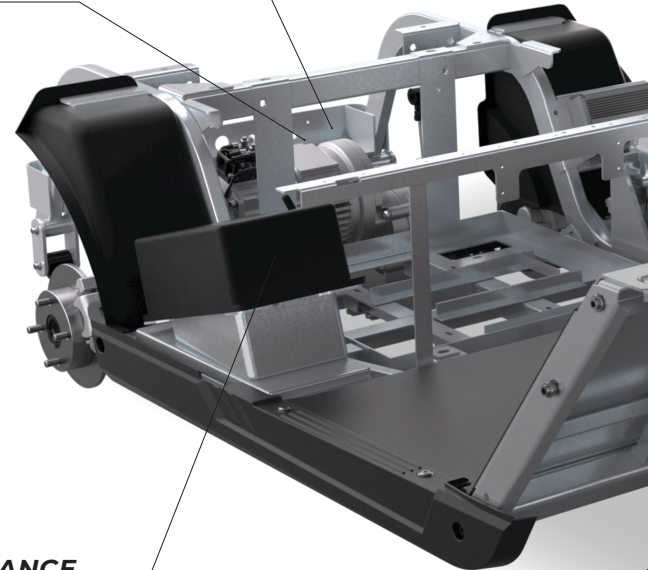

**RELIANCE 5KW
BRUSHLESS AC
MOTOR**