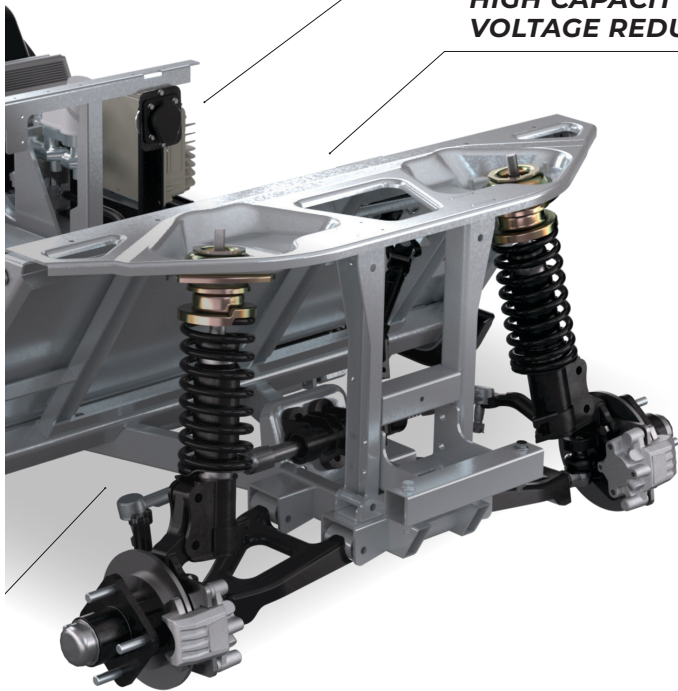

**ONBOARD CHARGER**

**HIGH CAPACITY VOLTAGE REDUCER**

**ENHANCED 4-WHEEL HYDRAULIC DISC BRAKES**

**ONBOARD CHARGER**

- Allows you to charge by plugging the golf cart in directly, vs. needing a separate bulky charger
- Energy-efficient, high output