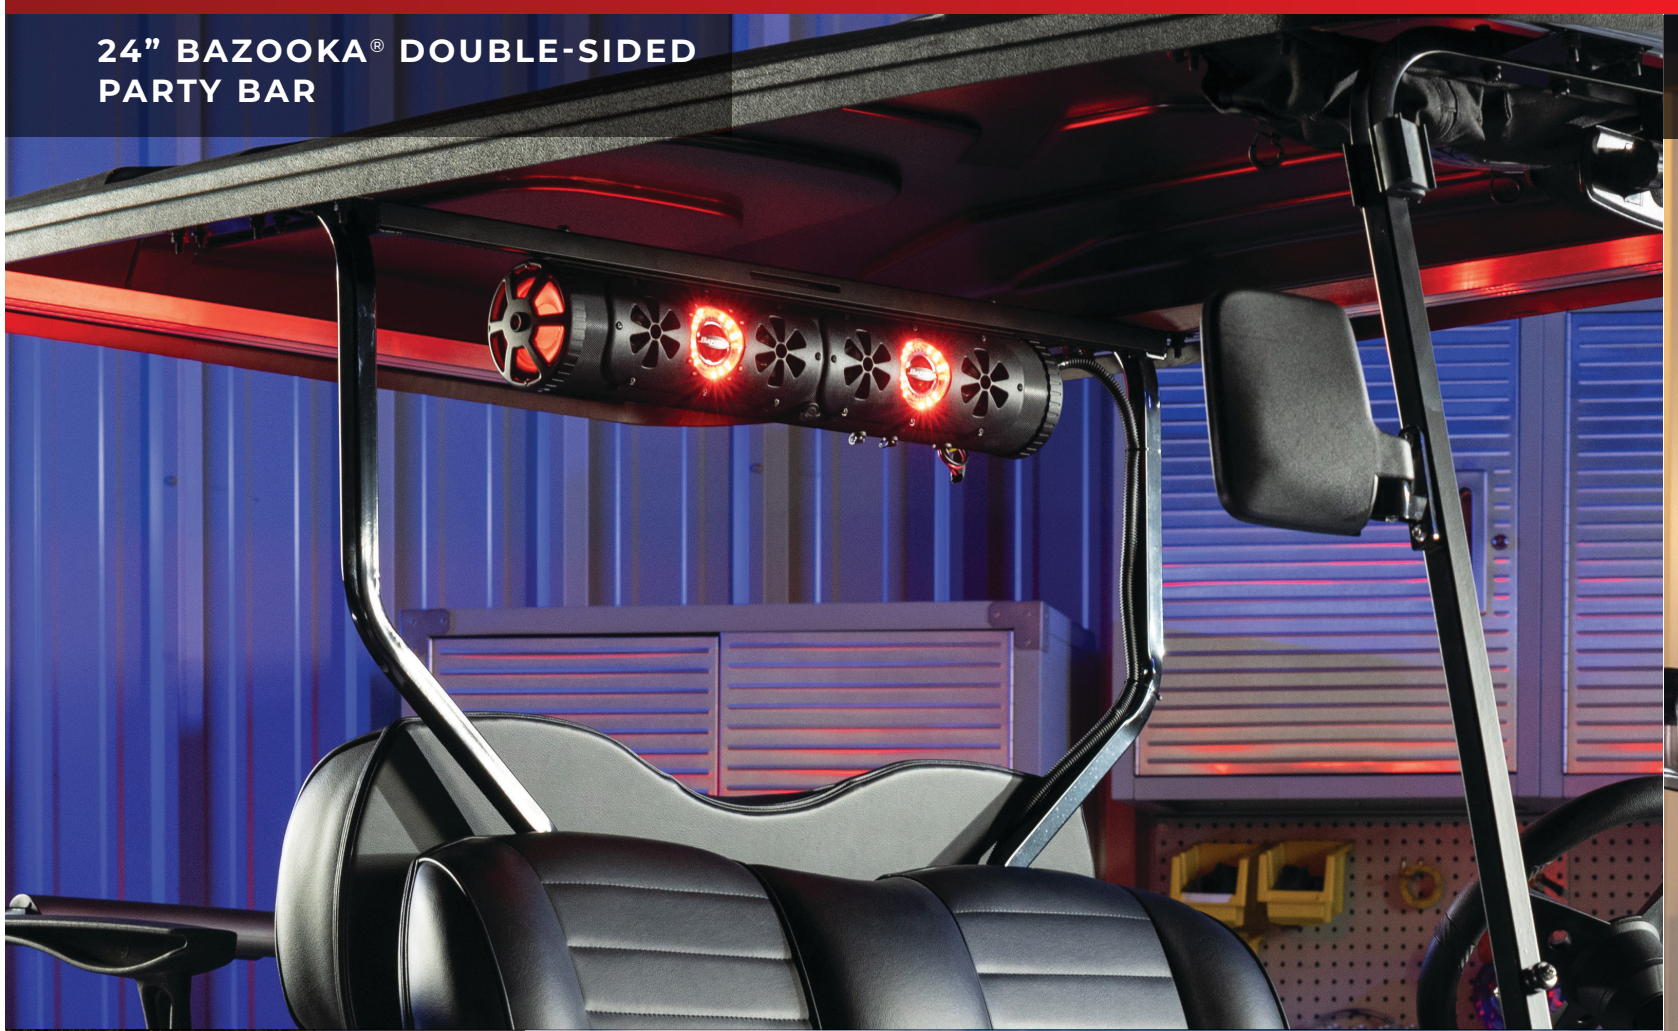

ACCESSORIES

Upgrade your MadJax® vehicle for added style and practicality.

NERF BARS

**X
SERIES**

HARD GRAB HANDLE

SOFT GRAB HANDLE

MADJAX® GENUINE PARTS & ACCESSORIES

24" BAZOOKA® DOUBLE-SIDED PARTY BAR