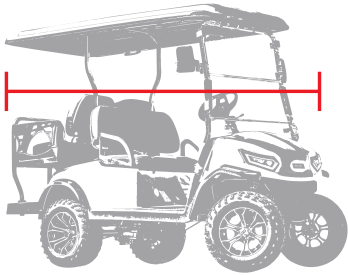

Chili Pepper

Leaf

MADJAX
E SERIES

VEHICLE SPECS

MADJAX® E SERIES® E4

OVERALL LENGTH
106.89 in (271.5 cm)

OVERALL WIDTH
46.9 in (119.0 cm)

WHEEL BASE
65.87 in (167.3 cm)