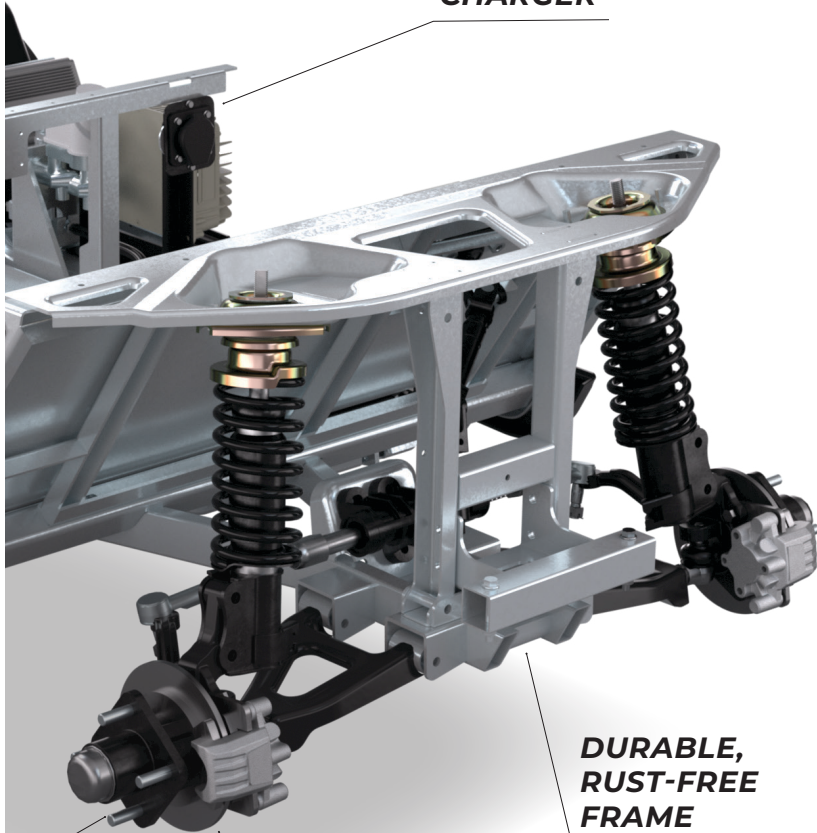

**THAT
STARTED
IT ALL.**

**ONBOARD
CHARGER**

**DURABLE,
RUST-FREE
FRAME**

**ENHANCED 4-WHEEL
HYDRAULIC DISC
BRAKES**

**DUAL USB
PORTS**

- Quick charge compatible dual USB port includes 1 USB-C & 1 USB-A