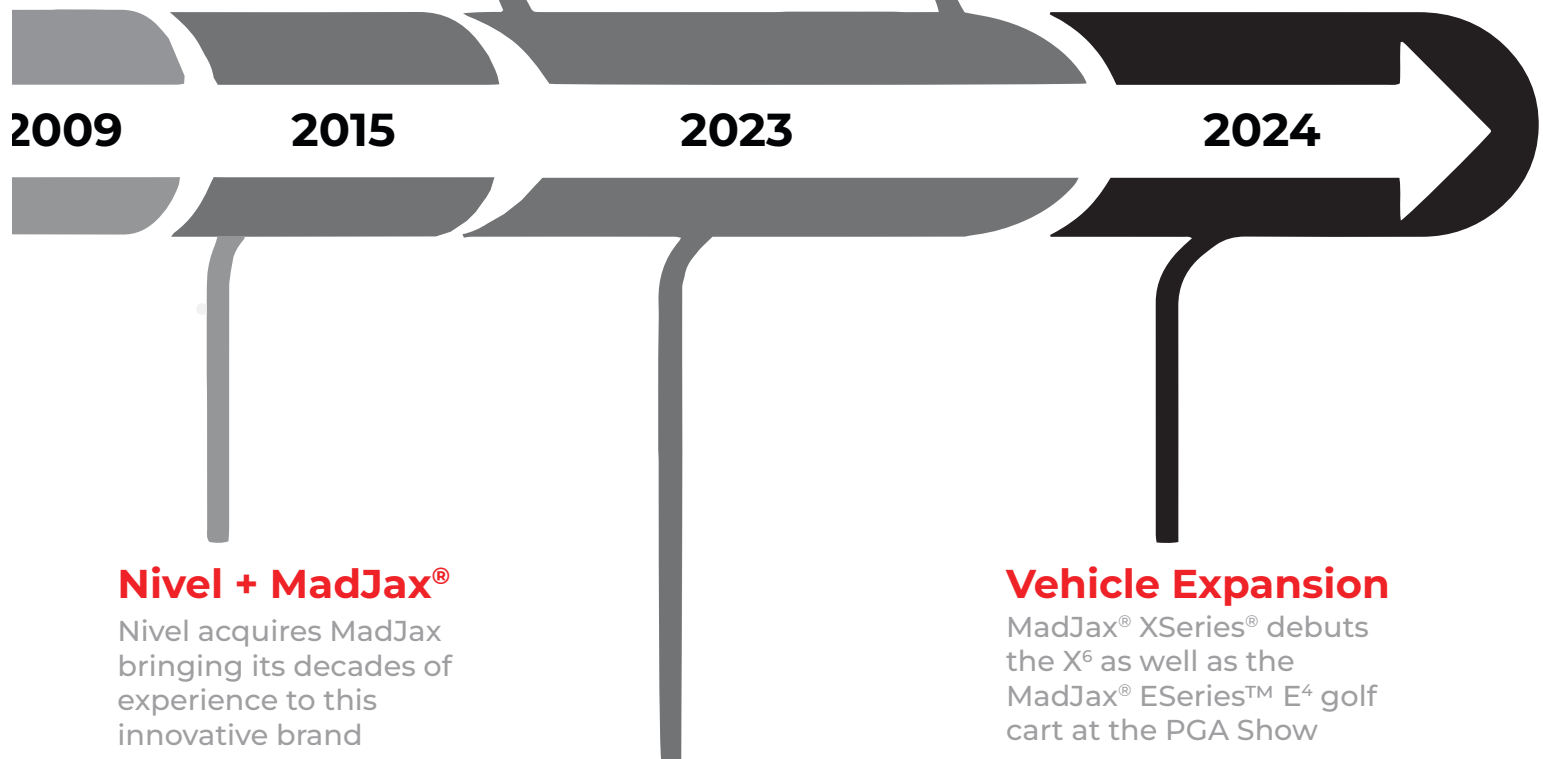

Nivel & MadJax®

55 Years of Accomplishments

Best-in-class innovation and design, grounded in history.

**Introduced
MadJax® XSeries®**

Leveraging our experience & network to launch a full golf cart solution

Accolades

MadJax® named #3 “Best Overall Golf Cart Brand” as well as #1 Best “Up & Coming” OEM

Nivel + MadJax®

Nivel acquires MadJax bringing its decades of experience to this innovative brand

Nivel + Eco Battery®