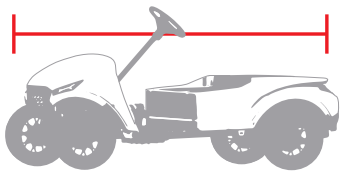

MADJAX® XSERIES® X⁴

OVERALL LENGTH
Lifted
117 in (297.2 cm)

Non-Lifted
112 in (284.5 cm)