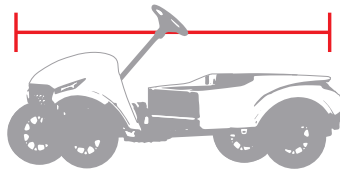

MADJAX® XSERIES® X²

OVERALL LENGTH
112 in (284.5 cm)