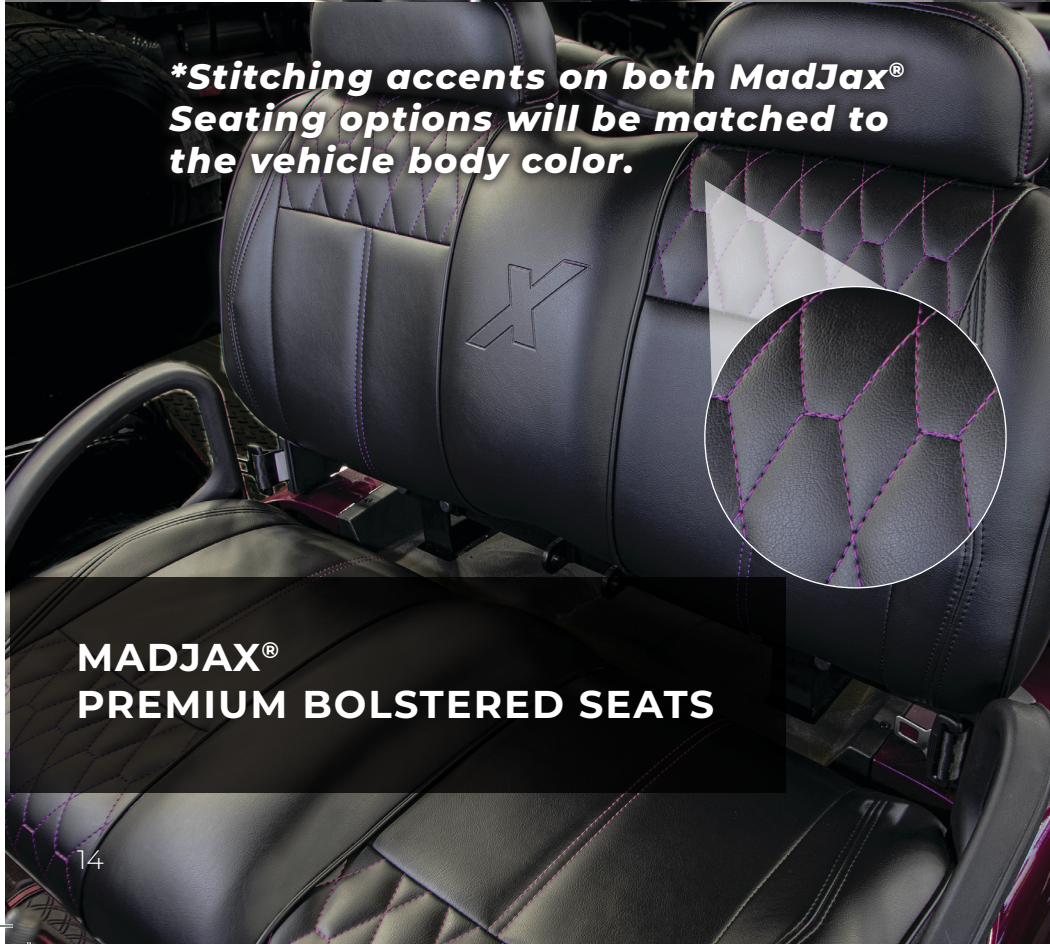

OUR LUX LIGHT KIT INCLUDES:

- *Daytime Running Lights*
- *Self-canceling, sequential turn signals*
- *Integrated Reverse Lights*
- *Clear, Crisp Horn*

SEATING OPTIONS

**MADJAX®
COLORADO SERIES SEATS**

***Stitching accents on both MadJax® Seating options will be matched to the vehicle body color.**

**MADJAX®
PREMIUM BOLSTERED SEATS**

PLUSH, COMFORTABLE SEATING

MADJAX® SEATING IS AVAILABLE IN THREE COLOR OPTIONS:

- *Graphite*
- *Ranch*
- *Black w/color-matched accents**

GRAPHITE

RANCH

**Gray
Accents*

*Rosso
Red
Accents*

*Neon
Green
Accents*

**Gray accents on
Gunmetal Gray
Metallic &
Black Metallic
vehicles*

12 VIBRANT BODY COLORS

SEATING FOR 2 PASSENGERS

IT'S NOT HOW YOU DRIVE. IT'S WHAT YOU DRIVE.™

COLOR-CHANGING LED LIGHTS