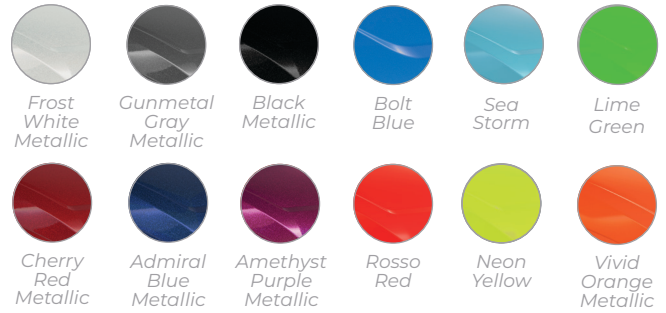

BATTERY

GENERAL

COLOR OPTIONS